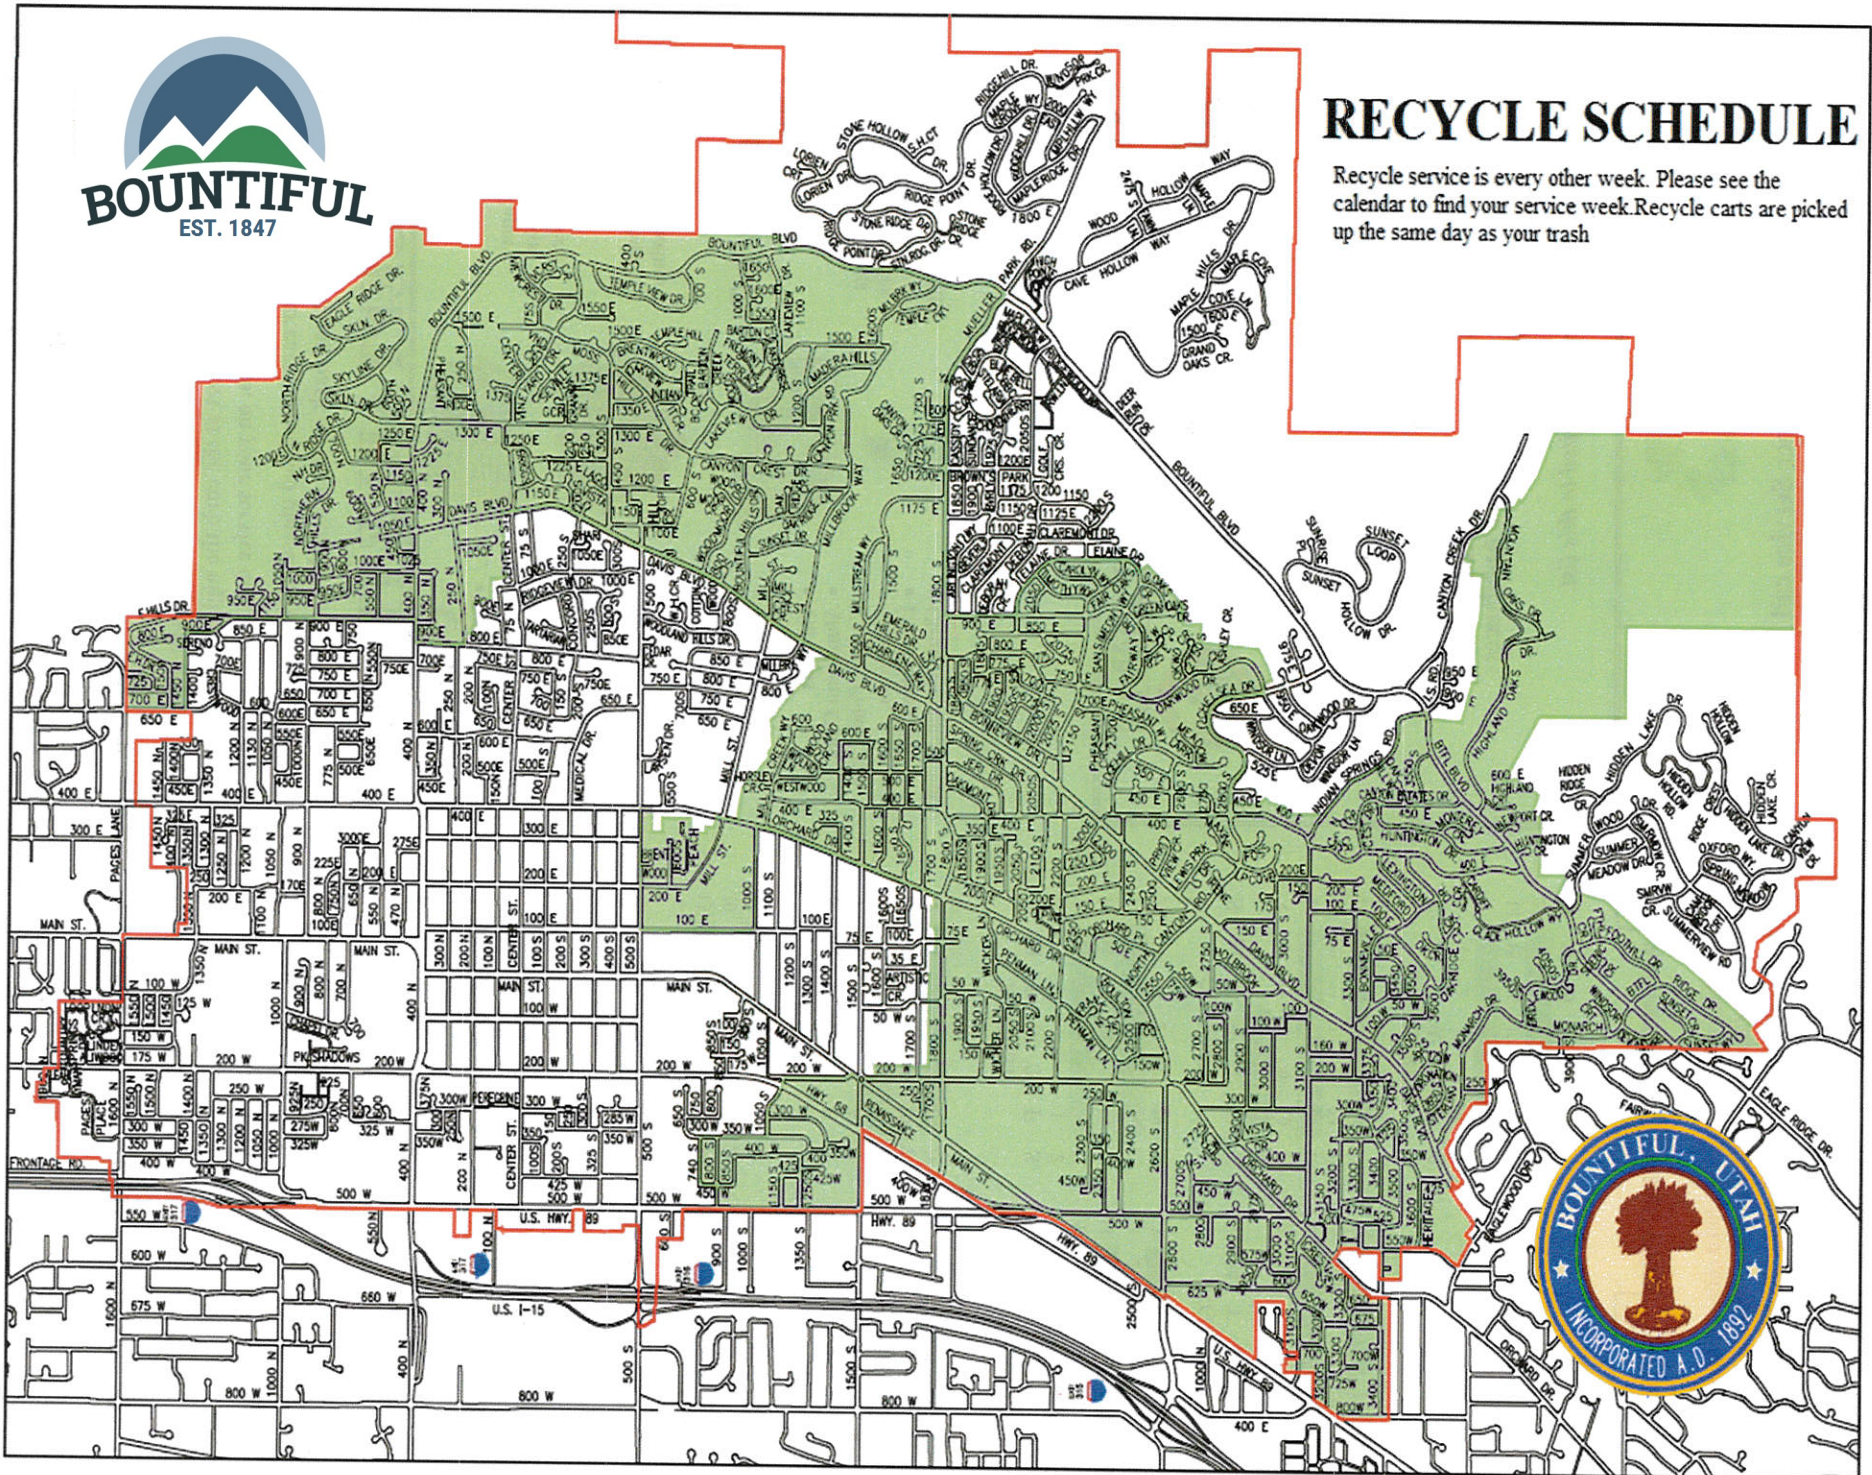

Bountiful City 2024 Recycling Calendar

January

Sun	Mon	Tue	Wed	Thu	Fri	Sat
	1	2	3	4	5	6
7	8	9	10	11	12	13
14	15	16	17	18	19	20
21	22	23	24	25	26	27
28	29	30	31			

February

Sun	Mon	Tue	Wed	Thu	Fri	Sat
				1	2	3
4	5	6	7	8	9	10
11	12	13	14	15	16	17
18	19	20	21	22	23	24
25	26	27	28	29		

March

Sun	Mon	Tue	Wed	Thu	Fri	Sat
					1	2
3	4	5	6	7	8	9
10	11	12	13	14	15	16
17	18	19	20	21	22	23
24	25	26	27	28	29	30
31						

April

Sun	Mon	Tue	Wed	Thu	Fri	Sat
	1	2	3	4	5	6
7	8	9	10	11	12	13
14	15	16	17	18	19	20
21	22	23	24	25	26	27
28	29	30				

May

Sun	Mon	Tue	Wed	Thu	Fri	Sat
			1	2	3	4
5	6	7	8	9	10	11
12	13	14	15	16	17	18
19	20	21	22	23	24	25
26	27	28	29	30	31	

June

Sun	Mon	Tue	Wed	Thu	Fri	Sat
						1
2	3	4	5	6	7	8
9	10	11	12	13	14	15
16	17	18	19	20	21	22
23	24	25	26	27	28	29
30						

July

Sun	Mon	Tue	Wed	Thu	Fri	Sat
	1	2	3	4	5	6
7	8	9	10	11	12	13
14	15	16	17	18	19	20
21	22	23	24	25	26	27
28	29	30	31			

August

Sun	Mon	Tue	Wed	Thu	Fri	Sat
				1	2	3
4	5	6	7	8	9	10
11	12	13	14	15	16	17
18	19	20	21	22	23	24
25	26	27	28	29	30	31

September

Sun	Mon	Tue	Wed	Thu	Fri	Sat
1	2	3	4	5	6	7
8	9	10	11	12	13	14
15	16	17	18	19	20	21
22	23	24	25	26	27	28
29	30					

October

Sun	Mon	Tue	Wed	Thu	Fri	Sat
		1	2	3	4	5
6	7	8	9	10	11	12
13	14	15	16	17	18	19
20	21	22	23	24	25	26
27	28	29	30	31		

November

Sun	Mon	Tue	Wed	Thu	Fri	Sat
					1	2
3	4	5	6	7	8	9
10	11	12	13	14	15	16
17	18	19	20	21	22	23
24	25	26	27	28	29	30

December

Sun	Mon	Tue	Wed	Thu	Fri	Sat
1	2	3	4	5	6	7
8	9	10	11	12	13	14
15	16	17	18	19	20	21
22	23	24	25	26	27	28
29	30	31				

Recycle Collection occurs every other week on the same day as your trash service. You are assigned to a "Green Week" or a "White Week".

Please see our map to determine your area's week. Your recycle cans will be picked up on the green or white week of the calendar as shown above.

Please make sure all recyclables fit inside your recycling container and place your carts on the curb the night before or before 7 AM on your service day.

Holidays Observed in 2024: When your collection day falls on one of the following holidays; New Year's Day, Thanksgiving Day or Christmas Day (Dark red block) your collection will be delayed by one day as well as the remainder of the week with Friday's collection being done on Saturday as the light red shaded area shows.

RECYCLE SCHEDULE

Recycle service is every other week. Please see the calendar to find your service week. Recycle carts are picked up the same day as your trash