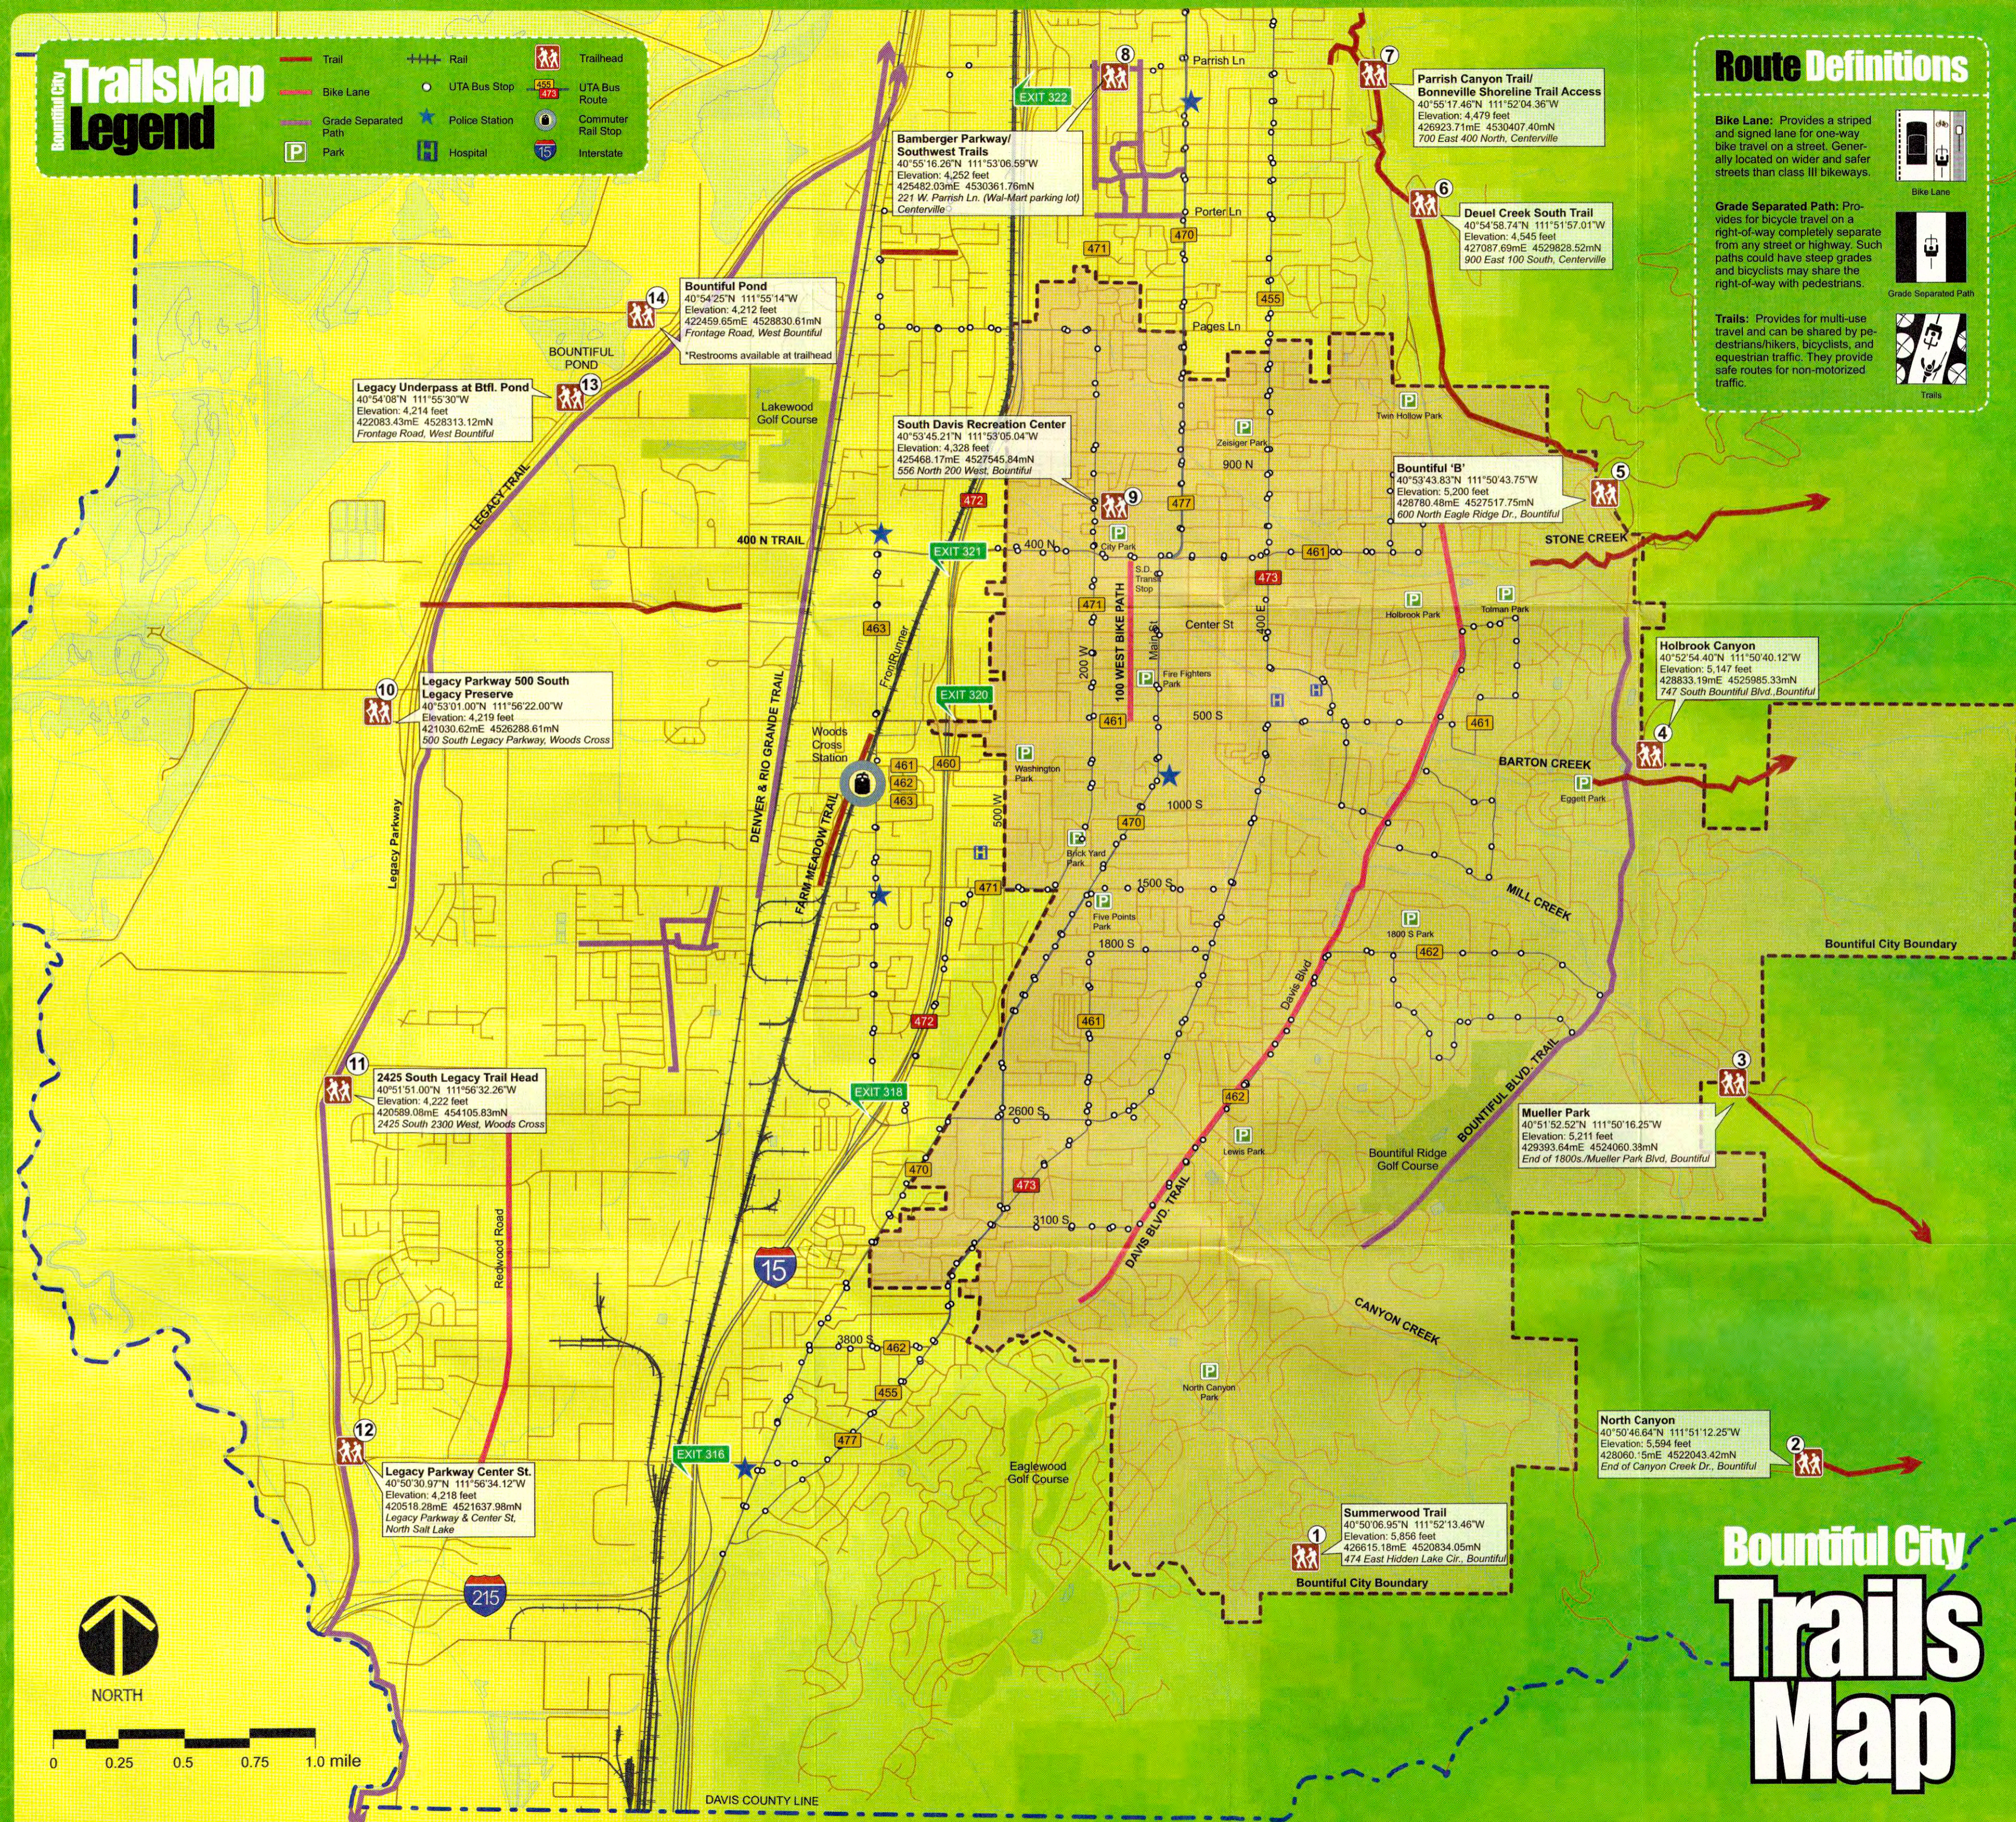

Bountiful City

TrailsMap Legend

- Trail
- Rail
- Trailhead
- Bike Lane
- UTA Bus Stop
- UTA Bus Route
- Police Station
- Commuter Rail Stop
- Hospital
- Interstate
- Park
- Hospital
- Interstate

Route Definitions

A Message from the Mayor

Welcome to Bountiful City! As the Mayor and a lifelong resident of Bountiful, I have walked, biked, and ridden all across our fair City and the adjoining communities of Centerville, West Bountiful, Woods Cross, and North Salt Lake. As such, I am delighted to present the first comprehensive trails map for our community so that you can enjoy the beautiful sights here as well.

When we first started this process almost two years ago, our intention was to create a map just for the trails within the Bountiful City limits. However, we soon realized that one of the things that make trails great is their ability to connect communities and people. As such, we expanded our scope to show as much of the surrounding area as possible.

While this map specifically focuses on urban trails, it also includes the location of all the established trailheads providing access to our adjacent mountain areas. In the future we will create a separate map with detailed information on mountain trail routes.