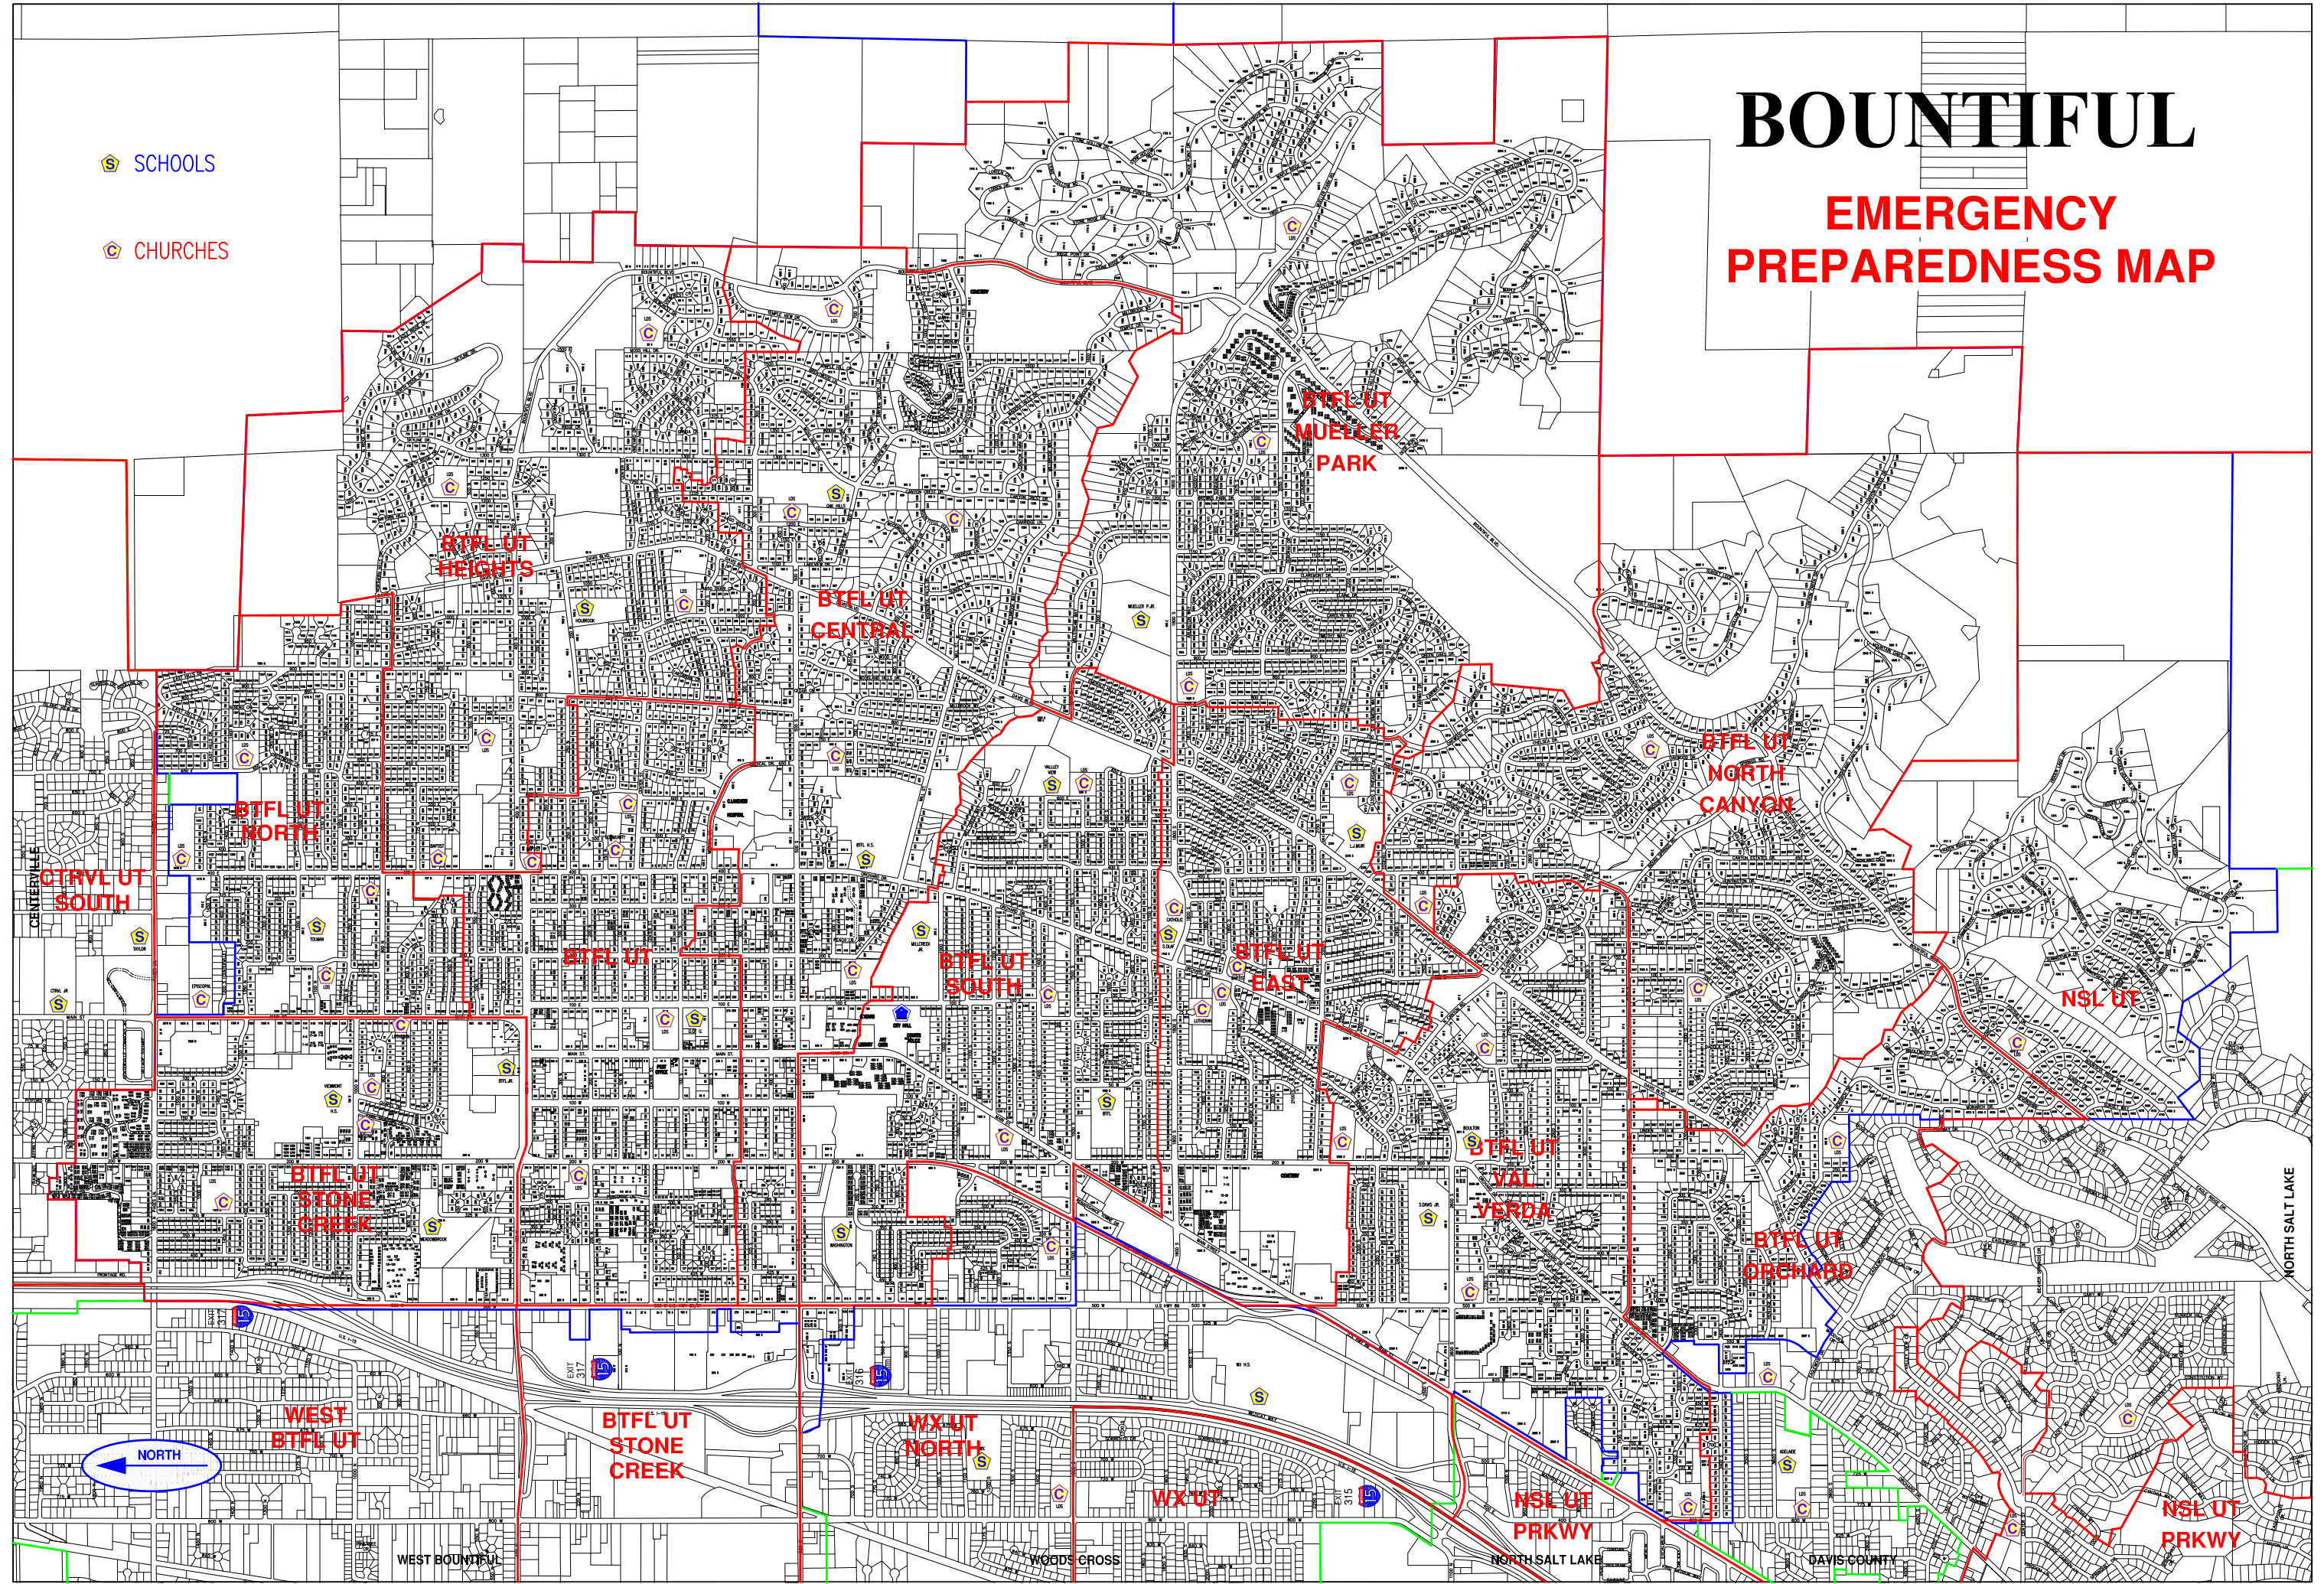

BOUNTIFUL

EMERGENCY PREPAREDNESS MAP

SCHOOLS

CHURCHES

WEST
BTFL UT

BTFL UT
STONE
CREEK

WX UT
NORTH

WX UT

NSL UT
PRKWAY

NSL UT
PRKWAY

WEST BOUNTIFUL

WOODS CROSS

NORTH SALT LAKE

DAVIS COUNTY

NORTH SALT LAKE