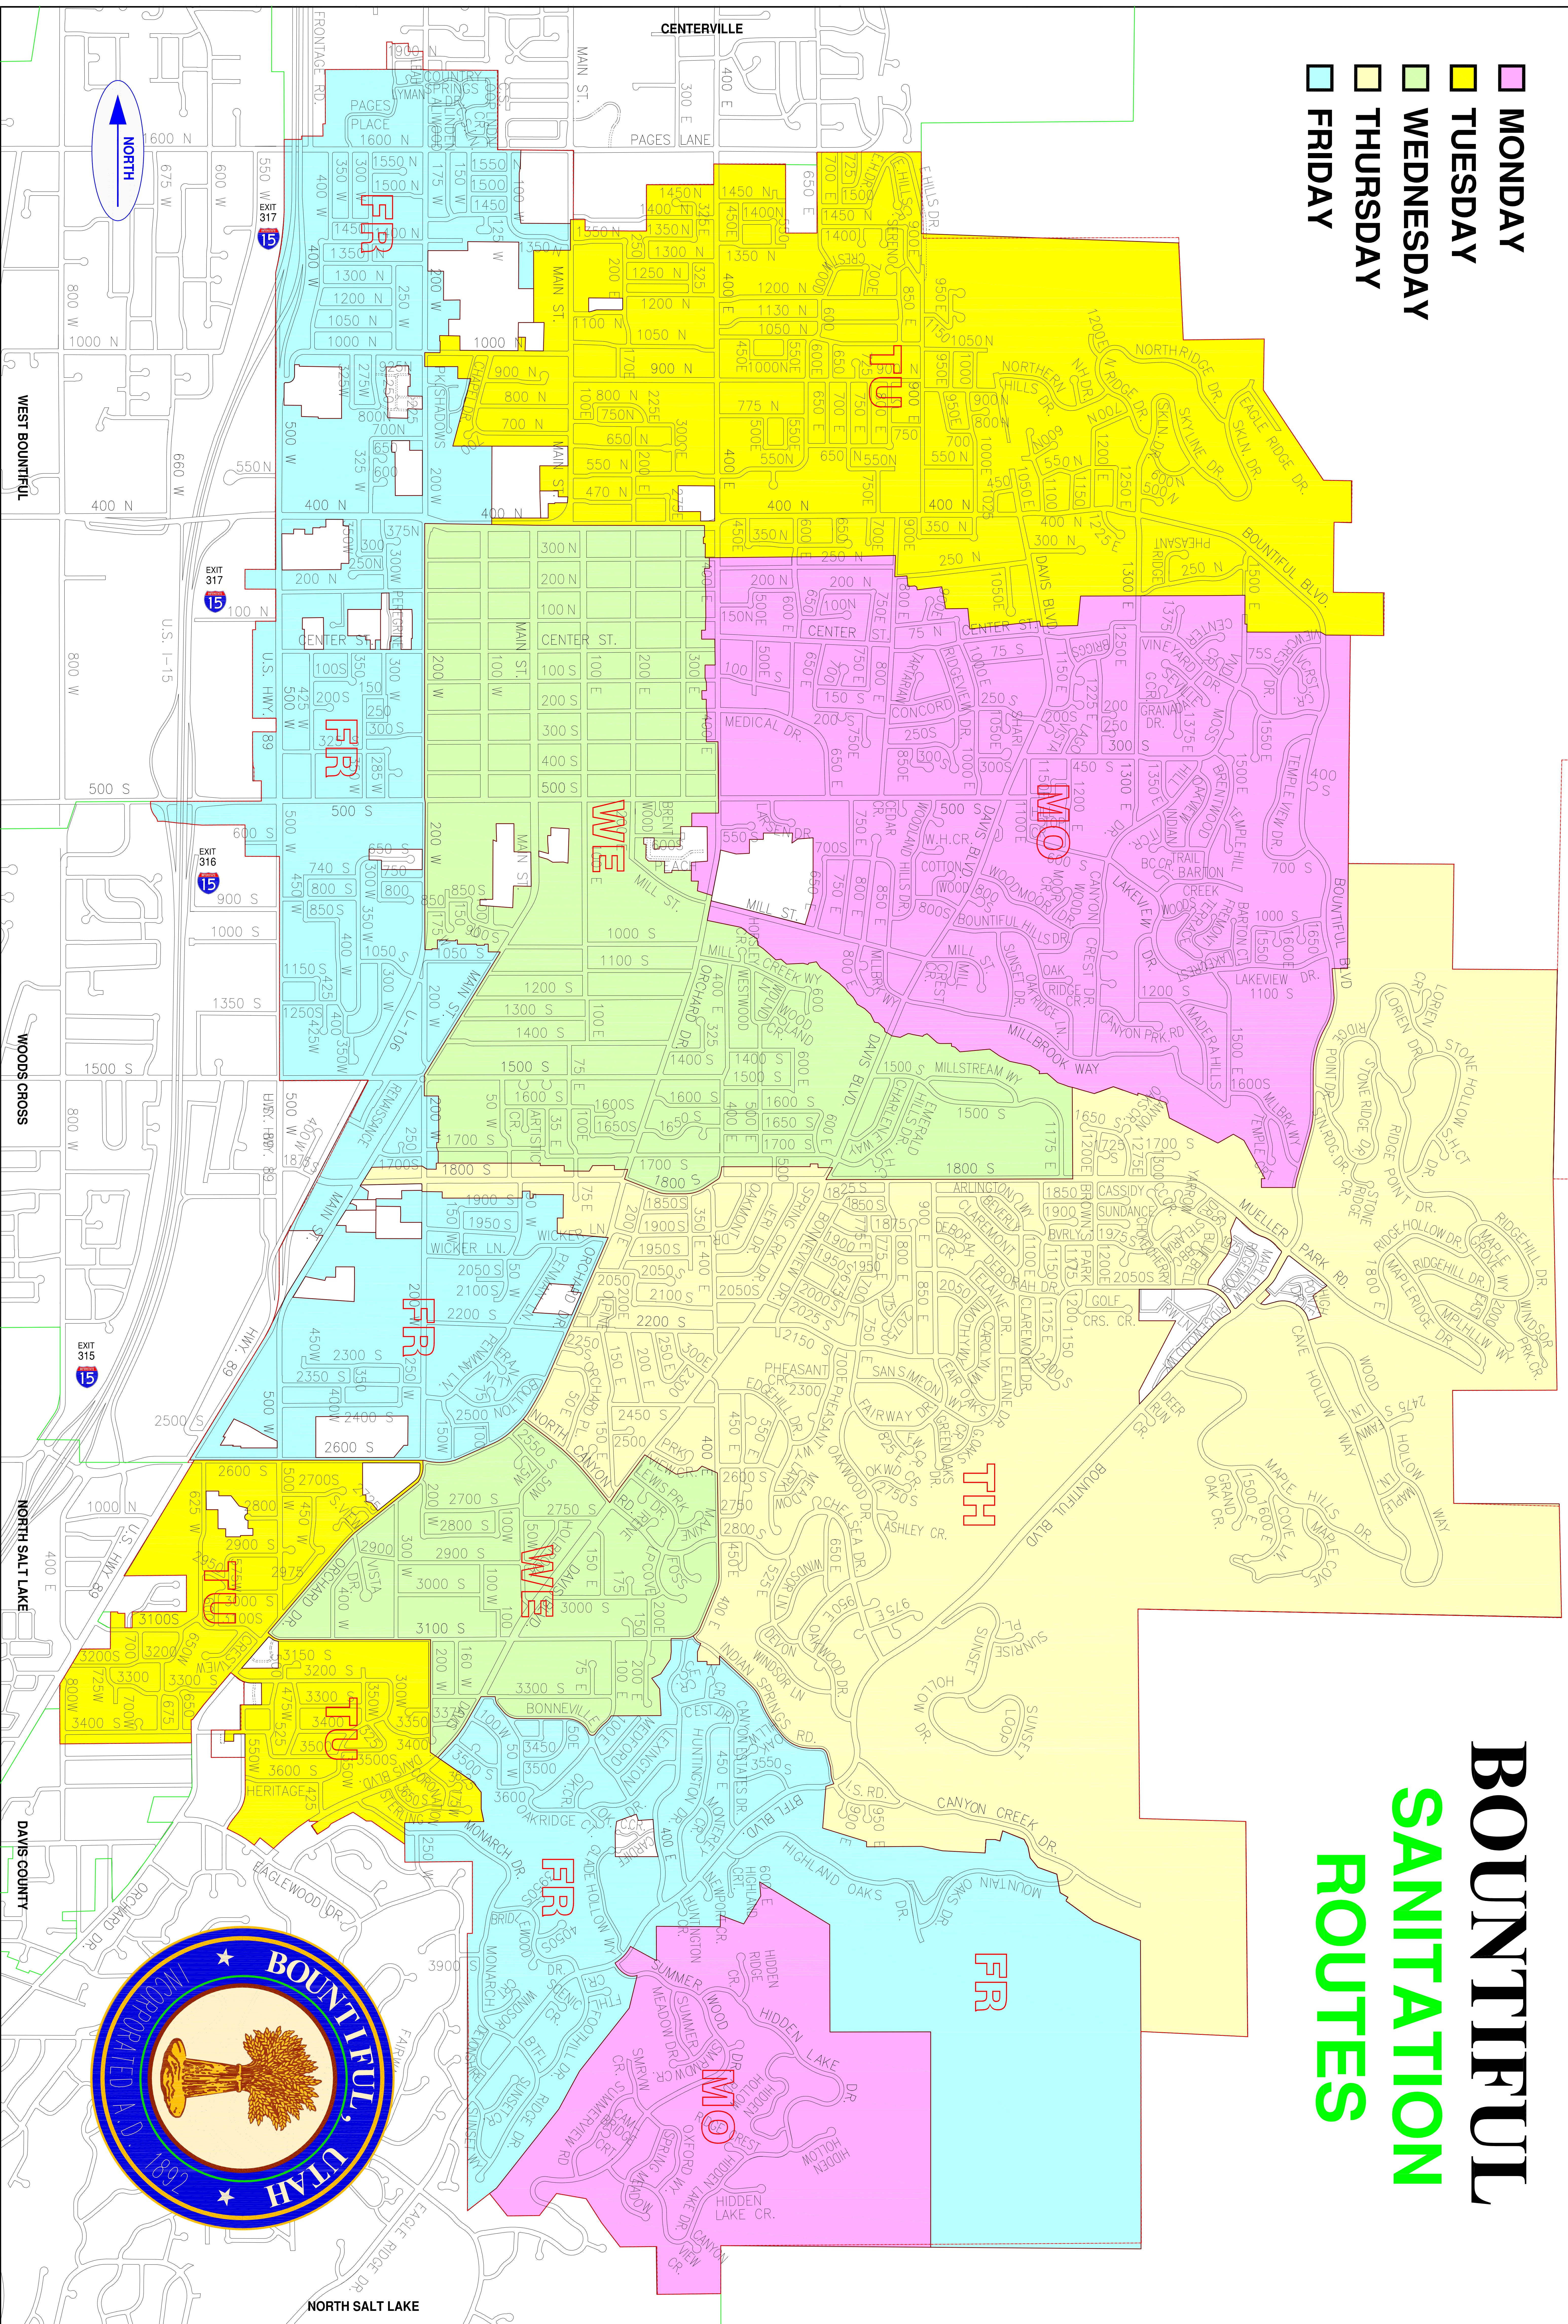

- MONDAY
- TUESDAY
- WEDNESDAY
- THURSDAY
- FRIDAY

BOUNTIFUL SANITATION ROUTES

NORTH SALT LAKE